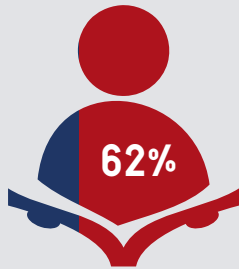

English Language Arts (2021)