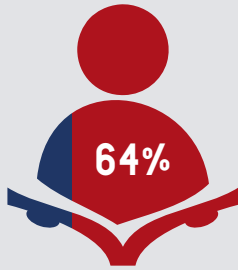

English Language Arts (2021)